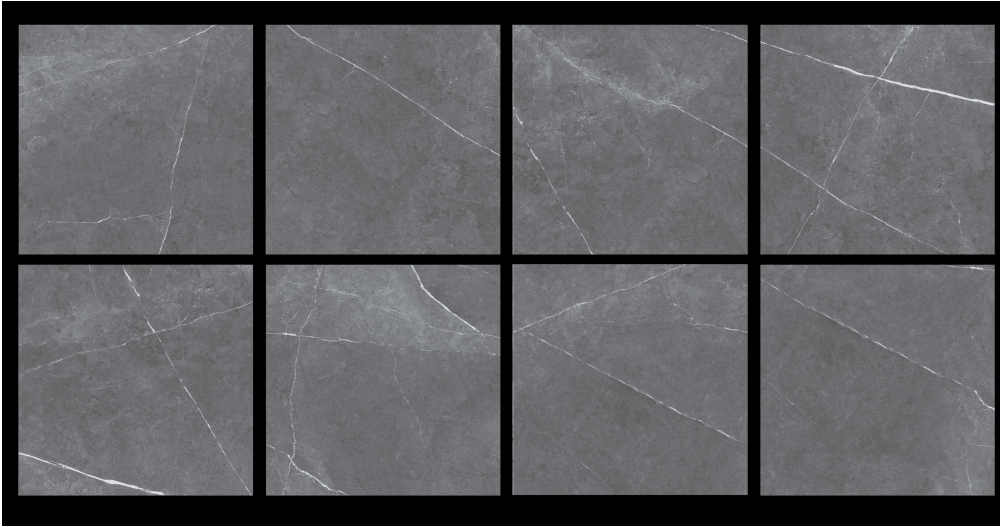

LEIVA SERIES

60x60 cm and 30x60cm rectified
Polished & Matte surface

6776 matte / 6776P polished