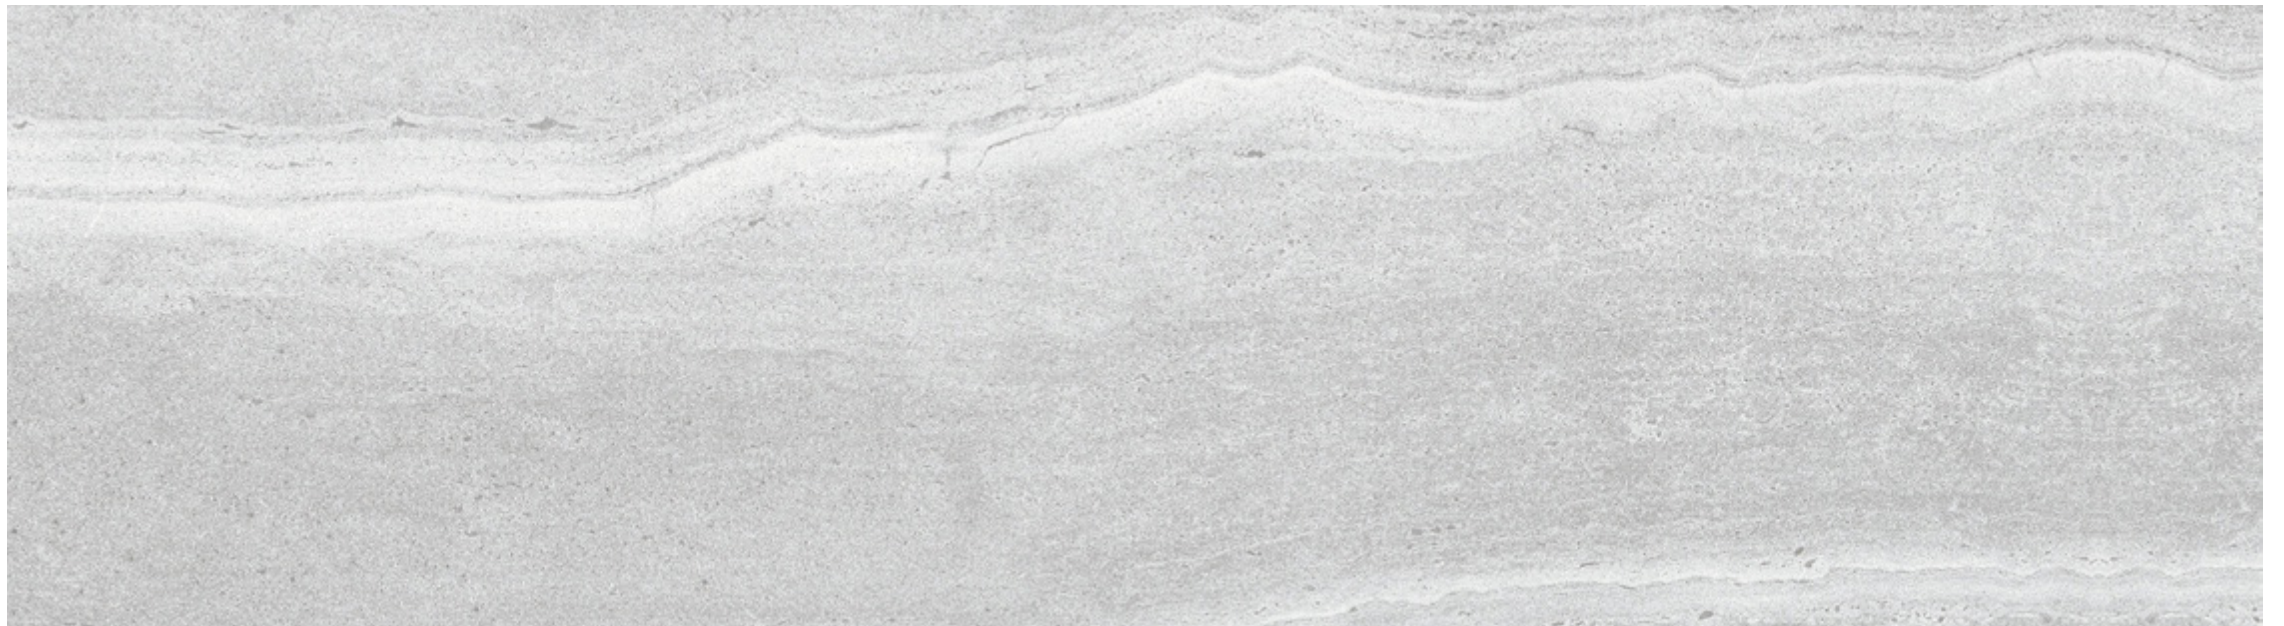

TRAVERTINE

LOOK
STONE

CENTURA
WALL AND FLOOR COVERINGS

centura.ca

white - matte

grey - matte

dark grey - matte

*The shade may vary according to production runs. Check batches before installation.

TRAVERTINE

centura.ca

Rectified Glazed Porcelain

Aspect: stone
Installation: floor, wall
Usage: residential, commercial
Made in China

Stock size

12" x 24"
30 cm x 60 cm
thickness 9 mm
matte finish

Main technical specifications