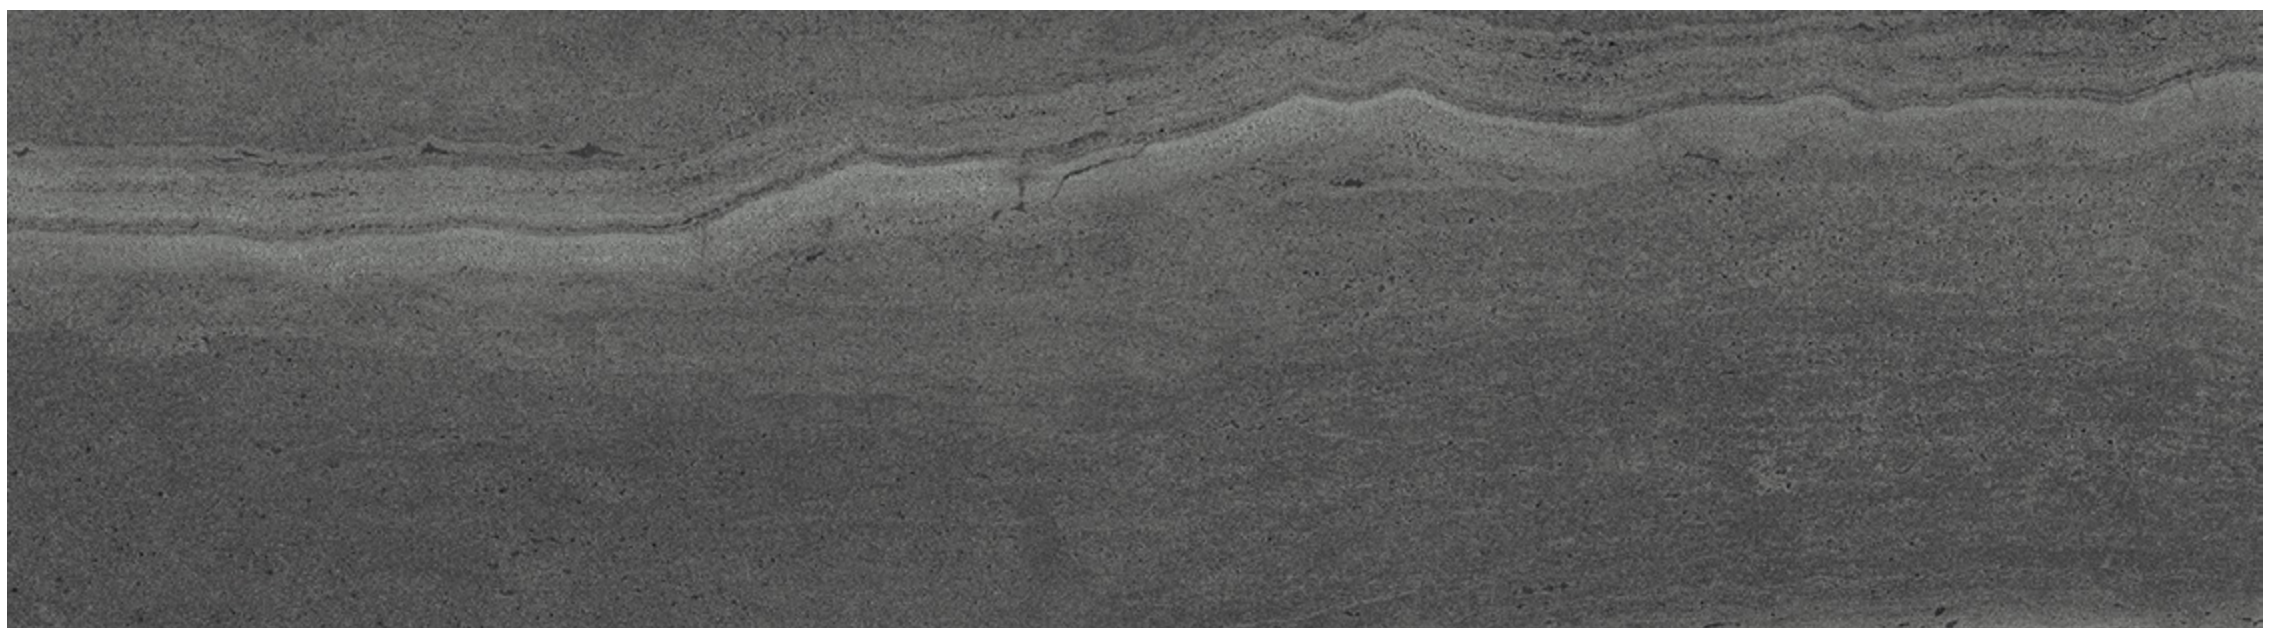

TRAVERTINE

LOOK
STONE

CENTURA
WALL AND FLOOR COVERINGS

centura.ca

white - matte

grey - matte

dark grey - matte

*The shade may vary according to production runs. Check batches before installation.

TRAVERTINE

centura.ca

Rectified Glazed Porcelain

Aspect: stone
Installation: floor, wall
Usage: residential, commercial
Made in China

Stock size

12" x 24"
30 cm x 60 cm
thickness 9 mm
matte finish

Main technical specifications

colours white, dark grey

colour grey