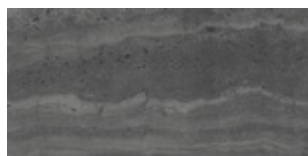

TRAVERTINE

centura.ca

Rectified Glazed Porcelain

Aspect: stone
Installation: floor, wall
Usage: residential, commercial
Made in China

Stock size

12" x 24"
30 cm x 60 cm
thickness 9 mm
matte finish

Main technical specifications

Test	Standard	Results
Abrasion resistance	ISO 10545-7	PEI - 4
Frost resistance	ISO 10545-12	Resistant
Slip resistance	DIN 51130	R10
Shades variation	—	V3 moderate

dark grey

Ask your Centura representative about our installation warranties.