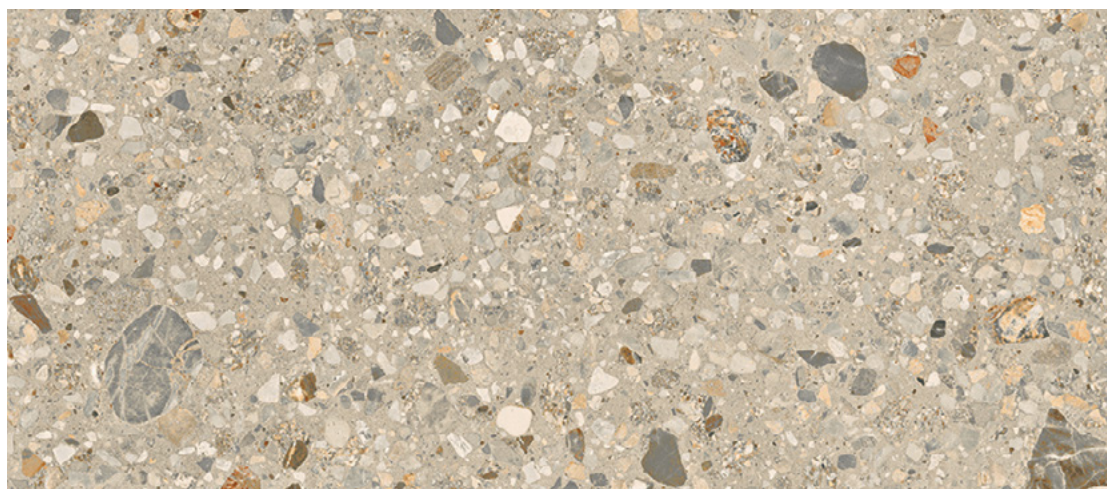

shade cold - natural

Colours : clay, earth, shade warm

shade warm - natural

clay - natural

sand - natural

limy - natural

earth - natural

fossil - natural

*The shade may vary according to production runs. Check batches before installation.

centura.ca

Porcelain

Look and feel : stone, terrazzo
Installation : floor, wall
Usage : residential, commercial
Made in Italy

Stock size

9" x 10"
22.8cm x 25.4cm
thickness 9 mm
natural finish

12" x 24"
30 cm x 60 cm
thickness 9 mm
natural finish
rectified

24" x 24"
60 cm x 60 cm
thickness 9 mm
natural finish
rectified

Main technical specifications

12" x 24"
30 cm x 60 cm
thickness 9 mm
grip finish

Colours : earth, shade warm

Colours : fossil, shade cold