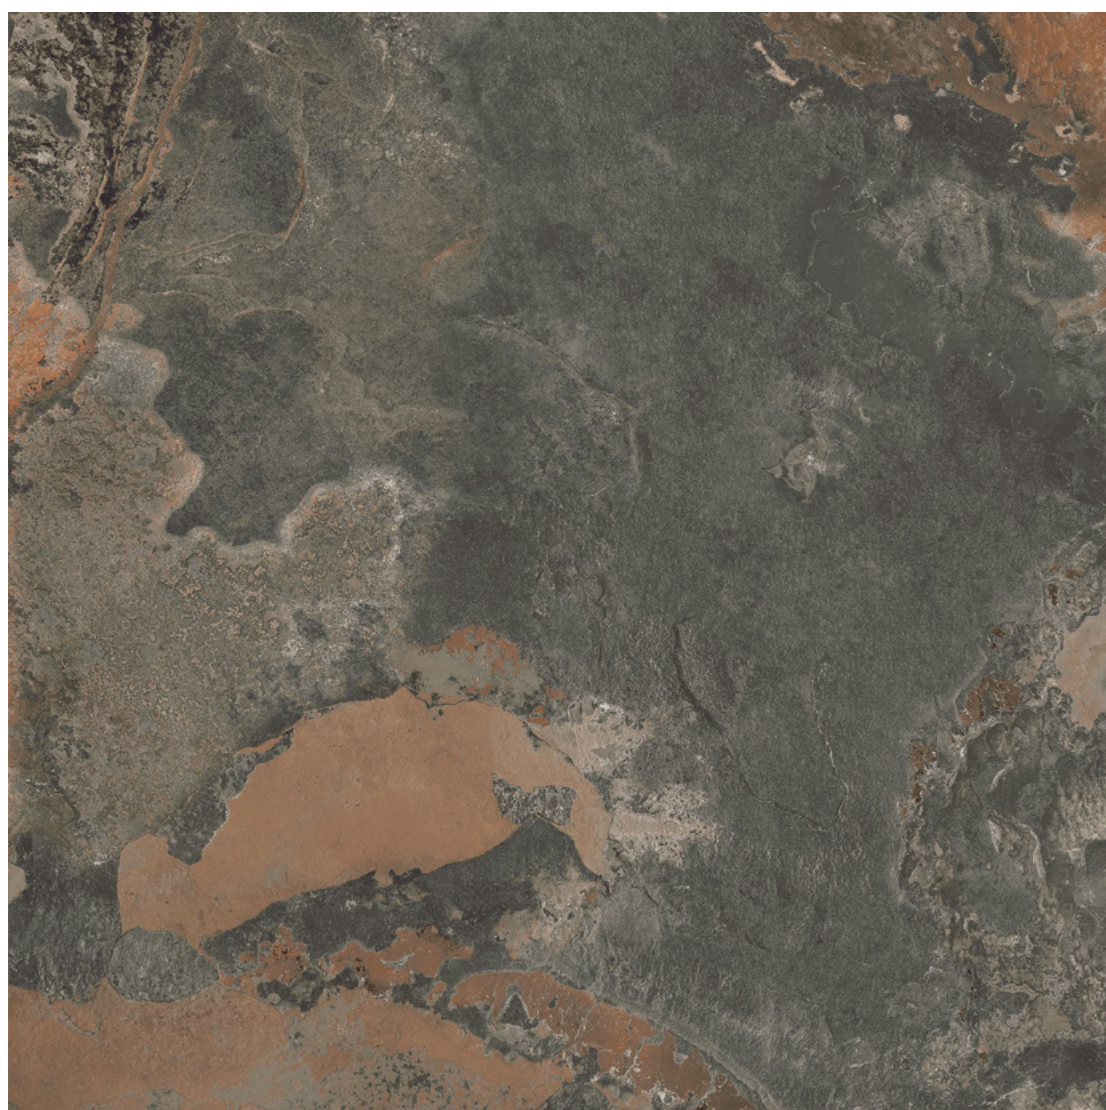

centura.ca

blanco - natural

beige - natural

verde - natural

multicolor - natural

\*The shade may vary according to production runs. Check batches before installation.

centura.ca

## Glazed rectified porcelain

Look and feel: stone  
Installation: floor, wall  
Usage: residential, commercial  
made in Spain