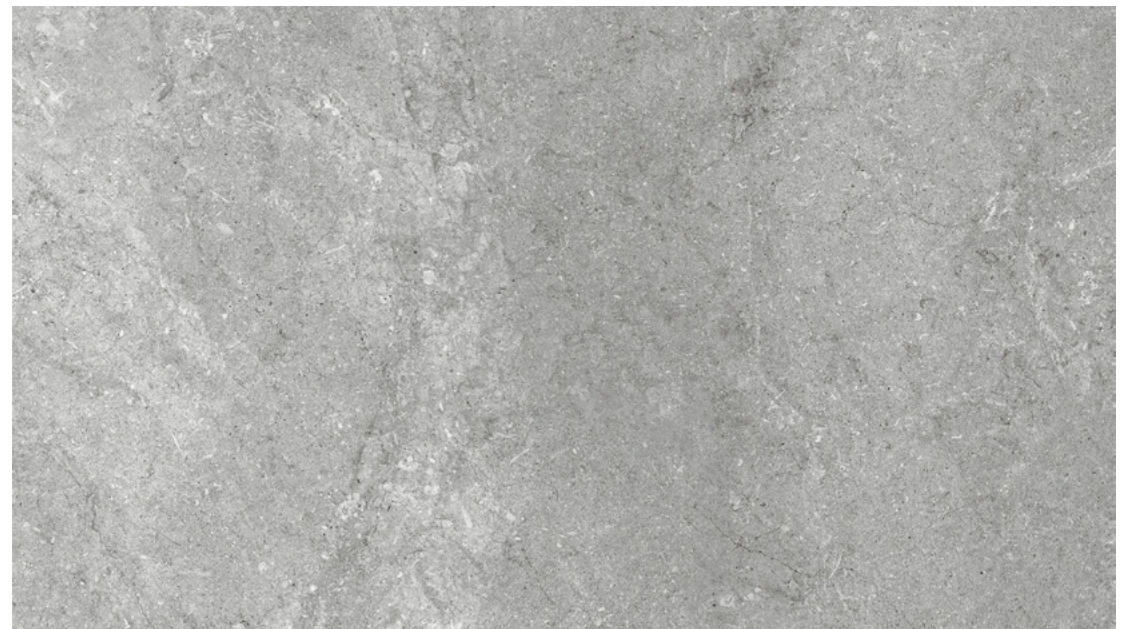

STONE UNION

LOOK
STONE

CENTURA
WALL AND FLOOR COVERINGS

centura.ca

bianco - matte

almond - matte

grigio - matte

greige - matte

flint - matte

*The shade may vary according to production runs. Check batches before installation.

STONE UNION

centura.ca

Glazed Rectified porcelain

Look and feel: stone
Installation: floor, wall
Usage: residential, commercial
Made in China

Stock sizes

12" x 24"
30 cm x 60 cm
thickness 10 mm
polished finish

24" x 24"
60 cm x 60 cm
thickness 10 mm
matte finish

Main technical specifications

Test	Standard	Results
Abrasion resistance	ISO 10545-7	PEI - 4
Frost resistance	ISO 10545-12	Resistant
Slip resistance	DIN 51130	R10
Shades variation	—	V3 Moderate