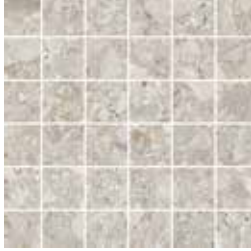

Vizon / Mink	5x5	R10B	K947429R0001VTE0
Koyu Grej / Dark Greige	5x5	R10B	K947512R0001VTE0
Gri / Grey	5x5	R10B	K947433R0001VTE0
Koyu Gri / Dark Grey	5x5	R10B	K947513R0001VTE0

Kesme Bordür / Cut Border
Vizon / Mink