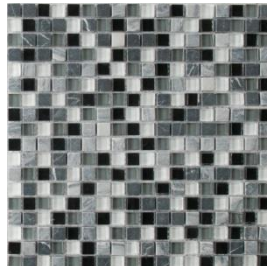

CRISTALLO-MARBLE

Glass & Marble Mosaic

CENTURA

5/8x5/8

Colour: ALBA
Code: CRISTALLO-ALBA-5/8
Packing details:
1 sf/pc, 5 pc/box, 72 bxs/plt,
360 pc/plt, 16 lbs/box

Colour: APRILIA
Code: CRISTALLO-APRILIA-5/8
Packing details:
1 sf/pc, 5 pc/box, 72 bxs/plt,
360 pc/plt, 16 lbs/box

Colour: AVELLINO
Code: CRISTALLO-AVELLINO-5/8
Packing details:
1 sf/pc, 5 pc/box, 72 bxs/plt,
360 pc/plt, 16 lbs/box

Colour: CATANIA
Code: CRISTALLO-CATANIA-5/8
Packing details:
1 sf/pc, 5 pc/box, 72 bxs/plt,
360 pc/plt, 16 lbs/box

Colour: TURIN
Code: CRISTALLO-TURIN-5/8
Packing details:
1 sf/pc, 5 pc/box, 72 bxs/plt,
360 pc/plt, 16 lbs/box

Random

Colour: ALBA
Code: CRISTALLO-ALBA-RDM
Packing details:
1 sf/pc, 5 pc/box, 72 bxs/plt,
360 pc/plt, 16 lbs/box