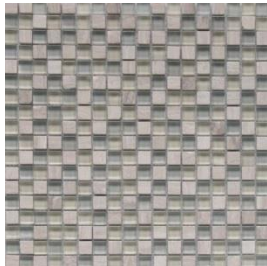

CRISTALLO-MARBLE

Glass & Marble Mosaic

CENTURA

5/8x5/8

Colour: ALBA
Code: CRISTALLO-ALBA-5/8
Packing details:
1 sf/pc, 5 pc/box, 72 bxs/plt,
360 pc/plt, 16 lbs/box

Colour: APRILIA
Code: CRISTALLO-APRILIA-5/8
Packing details:
1 sf/pc, 5 pc/box, 72 bxs/plt,
360 pc/plt, 16 lbs/box

Colour: AVELLINO
Code: CRISTALLO-AVELLINO-5/8
Packing details:
1 sf/pc, 5 pc/box, 72 bxs/plt,
360 pc/plt, 16 lbs/box

Colour: CATANIA
Code: CRISTALLO-CATANIA-5/8
Packing details:
1 sf/pc, 5 pc/box, 72 bxs/plt,
360 pc/plt, 16 lbs/box

Colour: TURIN
Code: CRISTALLO-TURIN-5/8
Packing details:
1 sf/pc, 5 pc/box, 72 bxs/plt,
360 pc/plt, 16 lbs/box

Random

Colour: ALBA
Code: CRISTALLO-ALBA-RDM
Packing details:
1 sf/pc, 5 pc/box, 72 bxs/plt,
360 pc/plt, 16 lbs/box

Colour: APRILIA
Code: CRISTALLO-APRILIA-RDM
Packing details:
1 sf/pc, 5 pc/box, 72 bxs/plt,
360 pc/plt, 16 lbs/box

Colour: AVELLINO
Code: CRISTALLO-AVELLINO-RDM
Packing details:
1 sf/pc, 5 pc/box, 72 bxs/plt,
360 pc/plt, 16 lbs/box