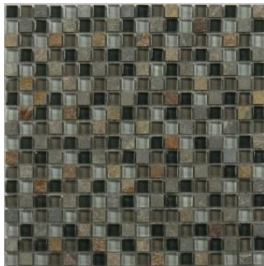

CRISTALLO-SLATE

Glass & Slate Mosaic

CENTURA

5/8x5/8

Colour: BERGAMO
Code: CRISTALLO-BERGAMO-5/8
Packing details:
1 sf/pc, 5 pc/box, 72 bxs/plt,
360 pc/plt, 16 lbs/box

Colour: BOLZANO
Code: CRISTALLO-BOLZANO-5/8
Packing details:
1 sf/pc, 5 pc/box, 72 bxs/plt,
360 pc/plt, 16 lbs/box

Colour: COMO
Code: CRISTALLO-COMO-5/8
Packing details:
1 sf/pc, 5 pc/box, 72 bxs/plt,
360 pc/plt, 16 lbs/box

Colour: TRENTO
Code: CRISTALLO-TRENTO-5/8
Packing details:
1 sf/pc, 5 pc/box, 72 bxs/plt,
360 pc/plt, 16 lbs/box

Random

Colour: BERGAMO
Code: CRISTALLO-BERGAMO-RDM
Packing details:
1 sf/pc, 5 pc/box, 72 bxs/plt,
360 pc/plt, 16 lbs/box

Colour: BOLZANO
Code: CRISTALLO-BOLZANO-RDM
Packing details:
1 sf/pc, 5 pc/box, 72 bxs/plt,
360 pc/plt, 16 lbs/box

Colour: COMO
Code: CRISTALLO-COMO-RDM
Packing details:
1 sf/pc, 5 pc/box, 72 bxs/plt,
360 pc/plt, 16 lbs/box

Colour: TRENTO
Code: CRISTALLO-TRENTO-RDM
Packing details:
1 sf/pc, 5 pc/box, 72 bxs/plt,
360 pc/plt, 16 lbs/box