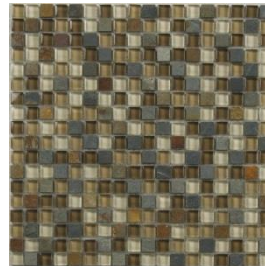

CRISTALLO-SLATE

Glass & Slate Mosaic

CENTURA

5/8x5/8

Colour: BERGAMO
Code: CRISTALLO-BERGAMO-5/8
Packing details:
1 sf/pc, 5 pc/box, 72 bxs/plt,
360 pc/plt, 16 lbs/box

Colour: BOLZANO
Code: CRISTALLO-BOLZANO-5/8
Packing details:
1 sf/pc, 5 pc/box, 72 bxs/plt,
360 pc/plt, 16 lbs/box

Colour: COMO
Code: CRISTALLO-COMO-5/8
Packing details:
1 sf/pc, 5 pc/box, 72 bxs/plt,
360 pc/plt, 16 lbs/box

Colour: TRENTO
Code: CRISTALLO-TRENTO-5/8
Packing details:
1 sf/pc, 5 pc/box, 72 bxs/plt,
360 pc/plt, 16 lbs/box

Random

Colour: BERGAMO
Code: CRISTALLO-BERGAMO-RDM
Packing details:
1 sf/pc, 5 pc/box, 72 bxs/plt,
360 pc/plt, 16 lbs/box

Colour: BOLZANO
Code: CRISTALLO-BOLZANO-RDM
Packing details:
1 sf/pc, 5 pc/box, 72 bxs/plt,
360 pc/plt, 16 lbs/box

Colour: COMO
Code: CRISTALLO-COMO-RDM
Packing details:
1 sf/pc, 5 pc/box, 72 bxs/plt,
360 pc/plt, 16 lbs/box

Colour: TRENTO
Code: CRISTALLO-TRENTO-RDM
Packing details:
1 sf/pc, 5 pc/box, 72 bxs/plt,
360 pc/plt, 16 lbs/box