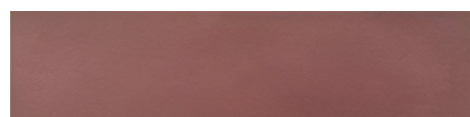

evergreen - mat

canyon - mat

glassy blue - mat

white plume - mat

black city - mat

bahia blue - mat

simply grey - mat

oxblood - mat

savasana

white plume

beige gobi

simply grey

glassy blue

rose breeze

bahia blue

canyon

viridian green

black city

evergreen

oxblood

couleur viridian green

couleur white plume