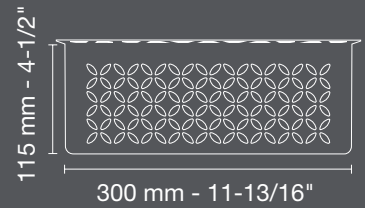

Acier inoxydable brossé - EB

SQUARE

Acier inoxydable brossé - EB

WAVE

Acier inoxydable brossé - EB

Étagère murale Schluter®-SHELF-W

Installation pendant le carrelage

FLORAL