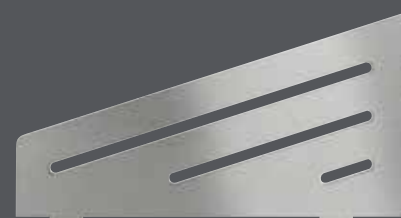

Acier inoxydable brossé - EB

SQUARE

Acier inoxydable brossé - EB

WAVE

Acier inoxydable brossé - EB

Étagère murale Schluter®-SHELF-W

Installation pendant le carrelage

FLORAL

Acier inoxydable brossé - EB

CURVE

Acier inoxydable brossé - EB

Aluminium coloré

Blanc mat - MBW

Grège - TSBG

Gris pierre - TSSG

Crème - TSC