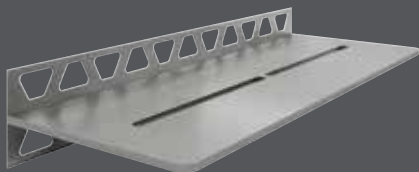

Acier inoxydable brossé - EB

SQUARE

Acier inoxydable brossé - EB

WAVE

Acier inoxydable brossé - EB

Étagère murale Schluter®-SHELF-W

Installation pendant le carrelage

FLORAL

Bronze - TSOB

Noir mat - MGS

Nouveaux designs offerts en acier inoxydable brossé :

PURE

Acier inoxydable brossé - EB

SQUARE

Acier inoxydable brossé - EB

WAVE