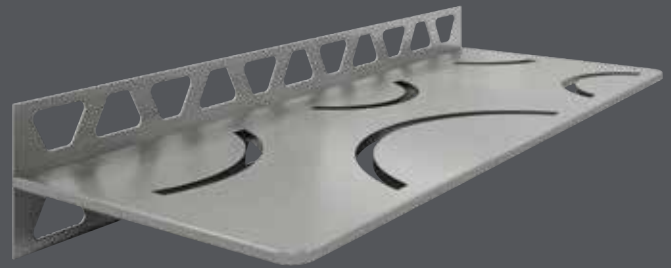

Acier inoxydable brossé - EB

SQUARE

Acier inoxydable brossé - EB

WAVE

Acier inoxydable brossé - EB

Étagère murale Schluter®-SHELF-W

Installation pendant le carrelage

FLORAL

Acier inoxydable brossé - EB

CURVE

Acier inoxydable brossé - EB

Aluminium coloré

Blanc mat - MBW

Grège - TSBG

Gris pierre - TSSG

Crème - TSC