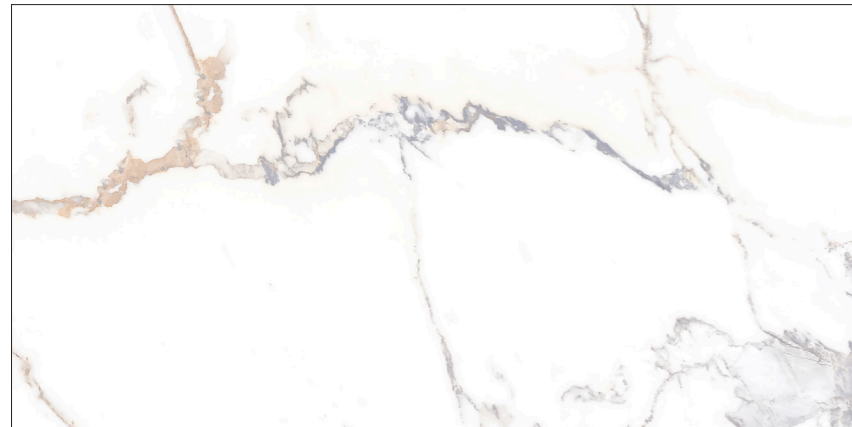

Polaris

Porcelain Tile

12"x24"
300x600 cm

White

12"x24"
UPOLAR116BV

Technical Specifications

CHARACTERISTICS	STANDARD	DECLARED ASTM
Water Absorption	C373	<=0.5%
Break Strength	C648	Min. 275
Chemical Resistance	C650	Class A (Resist)¹
Stain Resistance	C1378	Class A
Frost Resistance	C1026	Resistant
Thermal Shock Resistance	C484	Resistant
Crazing Resistance	C424	Resistant
Group	See FAQ's	4
PEI- Glazed Tiles	C1027	PEI (IV)
Dynamic Coefficient of Friction (DCOF)	A326.3	>=0.42
Shade and Texture Rating	CTDA "V"	V3
Facial Dimensions	C499	Pass
Range of Thickness	C499	Pass
Warpage	C485	Pass
Wedging	C502	Pass