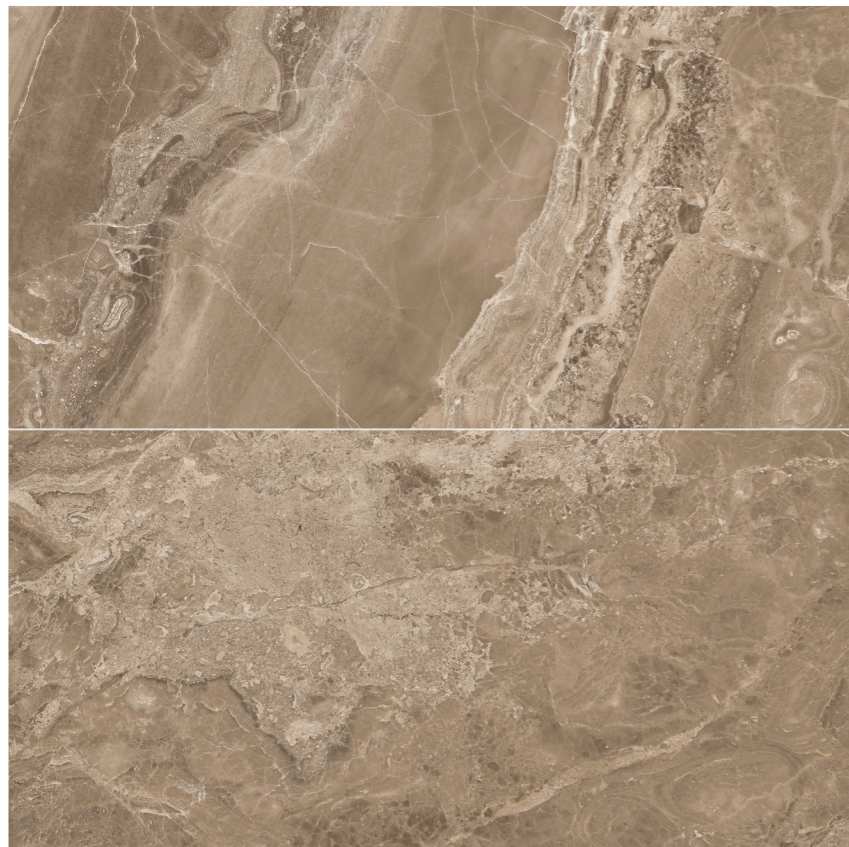

CENTURA 

Vesta

Vesta

A new interpretation of the Travertino marble, calls for the spotlight. Accomplish a visual and tactile impact by its organic movement, and diverse multitone, combined with the low relief carving effect.

Vesta White 12"x24"

Porcelain Tile

◇ 12"x24"

Vesta White 12"x24"

Vesta Sand 12"x24"

Vesta Silver 12"x24"

Vesta

Porcelain Tile

8.5 mm |  | 12"x24"
300x600 cm

Sand

12"x24"
UVESTAF16BE

Taupe

12"x24"
UVESTAF16BG

Other Faces

Vesta

Porcelain Tile