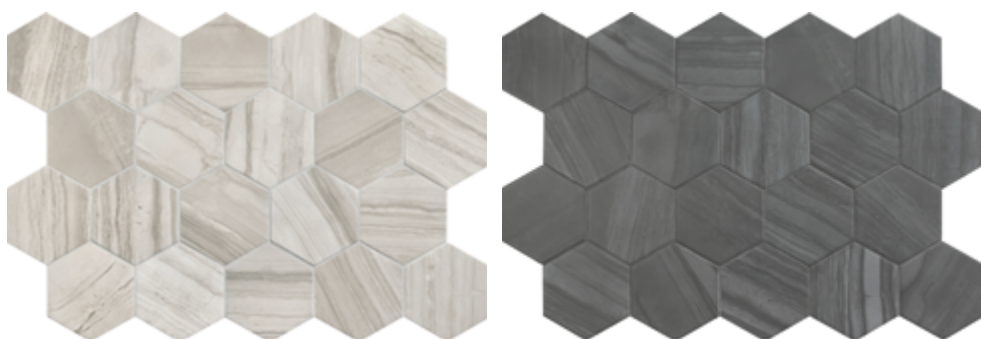

LITHOS HEXAGON

centura.ca

LOOK
MARBLE

CENTURA
WALL AND FLOOR COVERINGS

white - matte

grey - matte

beige - matte

dark - matte

couleur grey

*The shade may vary according to production runs. Check batches before installation.

LITHOS HEXAGON

centura.ca

CENTURA
WALL AND FLOOR COVERINGS

Glazed porcelain

Look and feel : marble
Installation : floor, wall
Usage : residential
Made in Spain

white

grey

beige

dark

white

grey

beige

dark