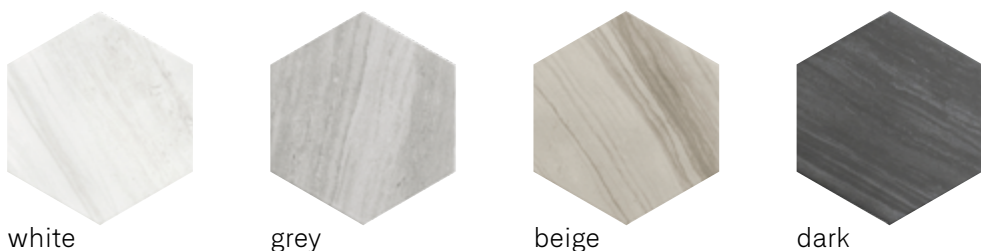

LITHOS HEXAGON

centura.ca

CENTURA
WALL AND FLOOR COVERINGS

Glazed porcelain

Look and feel : marble
Installation : floor, wall
Usage : residential
Made in Spain

Stock size

4,5" x 4"
11,5 cm x 10 cm
thickness 8,5 mm
matte finish

Main technical specifications

Test	Standard	Results
Abrasion resistance	ISO 10545-7	PEI - 4 (dark PEI - 2)
Frost resistance	ISO 10545-12	Resistant
Slip resistance	DIN 51130 DCOF	R10 ≥0.42
Shades variation	—	V4 Substantial variation