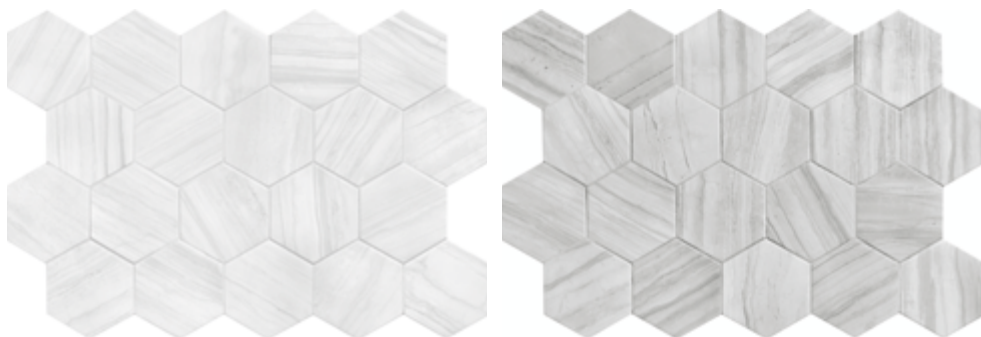

LITHOS HEXAGON

centura.ca

LOOK
MARBLE

CENTURA
WALL AND FLOOR COVERINGS

white - matte

grey - matte

beige - matte

dark - matte

couleur grey

*The shade may vary according to production runs. Check batches before installation.

LITHOS HEXAGON

centura.ca

CENTURA
WALL AND FLOOR COVERINGS

Glazed porcelain

Look and feel : marble
Installation : floor, wall
Usage : residential
Made in Spain

white

grey

beige

dark

white

grey

beige

dark