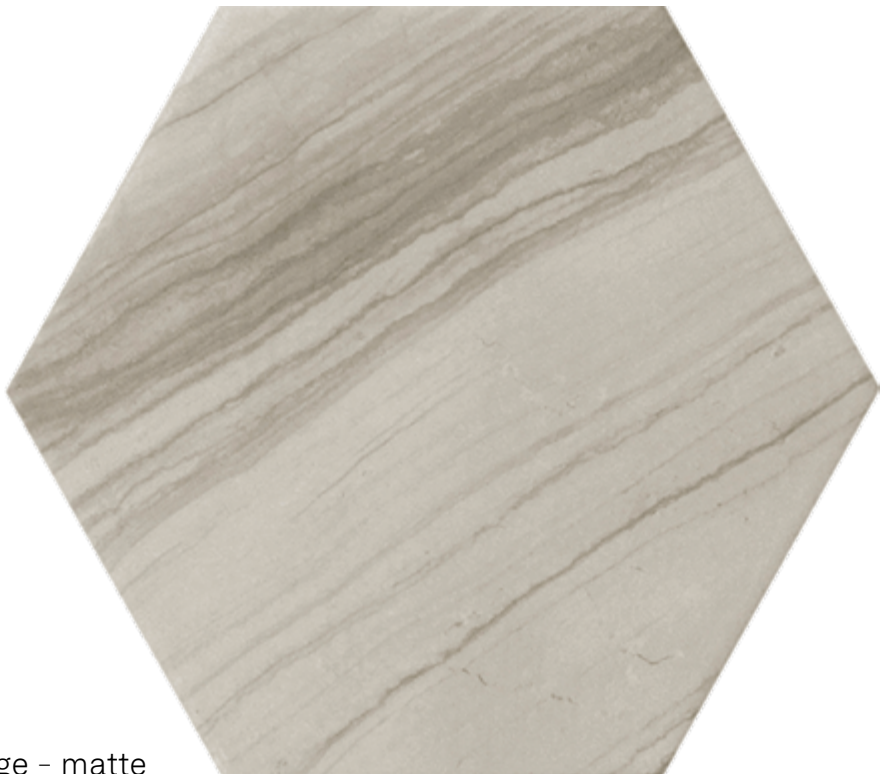

LITHOS HEXAGON

centura.ca

LOOK
MARBLE

CENTURA
WALL AND FLOOR COVERINGS

white - matte

grey - matte

beige - matte

dark - matte

couleur grey

*The shade may vary according to production runs. Check batches before installation.

LITHOS HEXAGON

centura.ca

CENTURA
WALL AND FLOOR COVERINGS

Glazed porcelain

Look and feel : marble
Installation : floor, wall
Usage : residential
Made in Spain