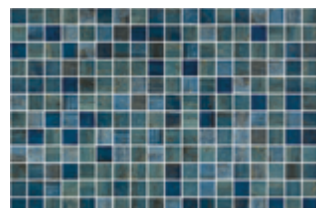

forest blue