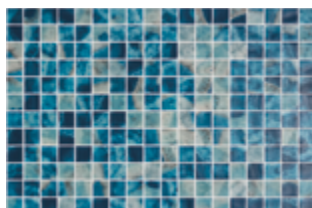

VANGUARD

centura.ca

LOOK
GLASS

CONTAINS
of the
RECYCLED
MATERIAL

CENTURA
WALL AND FLOOR COVERINGS

forest blue - glossy

bluestone blend - glossy

saona - glossy

*The shade may vary according to production runs. Check batches before installation.

VANGUARD

centura.ca

Glass mosaic
Dot mounted

Look and feel: glass
Installation: floor, wall
Usage: residential
Made in Spain

saona

Ask your Centura representative about our installation warranties.

colour saona

colour bluestone blend