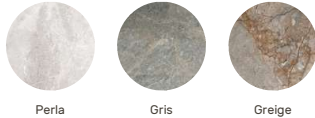

COLORES / COLOURS / COULEURS

REVESTIMIENTO / WALL TILES:
TOSCANA PERLA MATE 75x150 cm RECT.
PAVIMENTO / FLOOR TILES:
TOSCANA GRIS MATE 100x100 cm RECT.