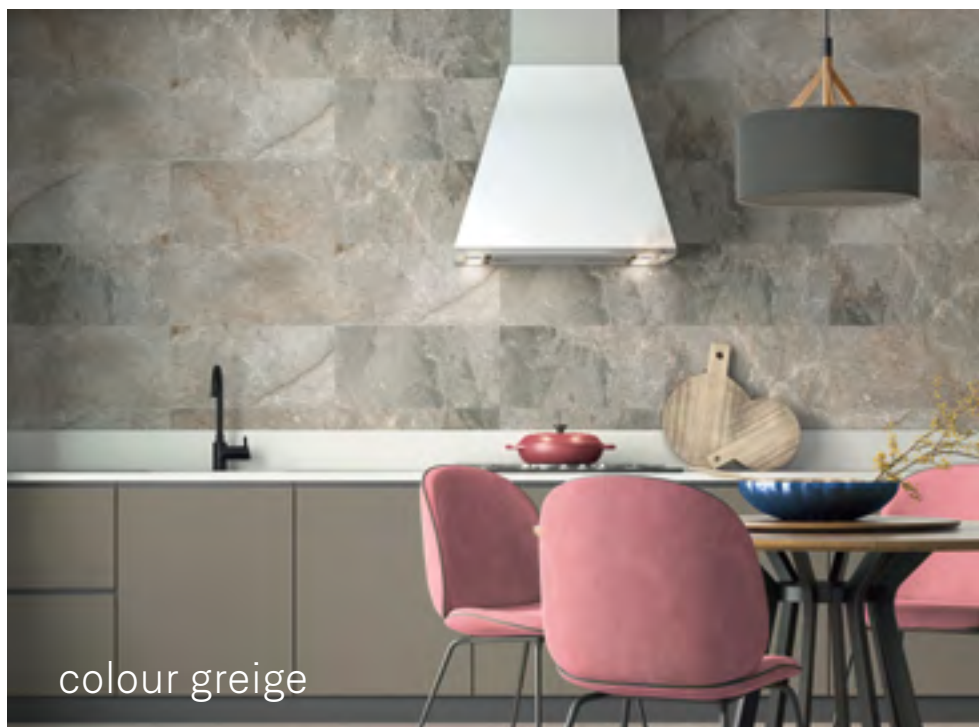

colour greige