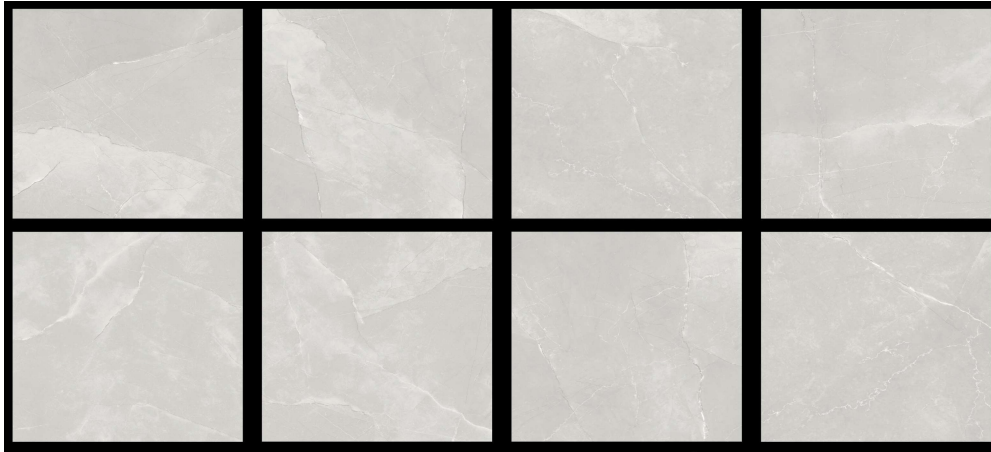

ERNIE SERIES

60x60 cm and 30x60cm rectified
Polished & Matte surface

6765 matte / 6765P polished

CENTURA

ERNIE SERIES

60x60 cm and 30x60cm rectified
Polished & Matte surface

6766 matte / 6766P polished

SIZES	COLOURS	SURFACES	THICKNESS	BOXES			PALLET		
				Pcs/box	Sqm/box	kg/box	Pcs/box	Sqm/box	kg/box
 60x60 - 24"x24"	6765	Glazed matte rectified	9mm	4	1.44	29	40	57.6	1160
	6765P	Glazed polished rectified							
	6766	Glazed matte rectified							
	6766P	Glazed polished rectified							
 30x60 - 12"x24"	6765	Glazed matte rectified	9mm	8	1.44	29	40	57.6	1160
	6765P	Glazed polished rectified							
	6766	Glazed matte rectified							
	6766P	Glazed polished rectified							