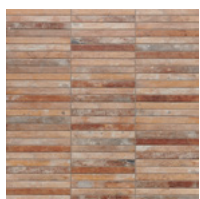

NOLITA

LOOK
BRICK

CENTURA
WALL AND FLOOR COVERINGS

centura.ca

mud - matte

white - matte

sand - matte

pearl - matte

multicolor - matte

silver - matte

cotto - matte

smoke - matte

brown - matte

charcoal - matte

*The shade may vary according to production runs. Check batches before installation.

Rectified Glazed Porcelain

sand

multicolor

cotto

brown

white

mud

pearl

silver

smoke

charcoal

Colours to order

sunset

napa

Colour cotto

Colour smoke