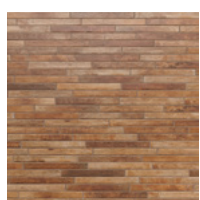

NOLITA

LOOK
BRICK

CENTURA
WALL AND FLOOR COVERINGS

centura.ca

mud - matte

white - matte

sand - matte

pearl - matte

multicolor - matte

silver - matte

cotto - matte

smoke - matte

brown - matte

charcoal - matte

*The shade may vary according to production runs. Check batches before installation.

Rectified Glazed Porcelain

sand

multicolor

cotto

brown

white

mud

pearl

silver

smoke

charcoal

Colours to order

sunset

napa

Colour cotto

Colour smoke