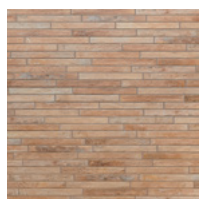

NOLITA

LOOK
BRICK

CENTURA
WALL AND FLOOR COVERINGS

centura.ca

mud - matte

white - matte

sand - matte

pearl - matte

multicolor - matte

silver - matte

cotto - matte

smoke - matte

brown - matte

charcoal - matte

*The shade may vary according to production runs. Check batches before installation.

Rectified Glazed Porcelain

sand

multicolor

cotto

brown

white

mud

pearl

silver