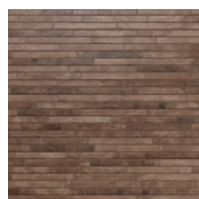

NOLITA

LOOK
BRICK

CENTURA
WALL AND FLOOR COVERINGS

centura.ca

mud - matte

white - matte

sand - matte

pearl - matte

multicolor - matte

silver - matte

cotto - matte

smoke - matte

brown - matte

charcoal - matte

*The shade may vary according to production runs. Check batches before installation.

Rectified Glazed Porcelain

sand

multicolor

cotto

brown

white

mud

pearl

silver