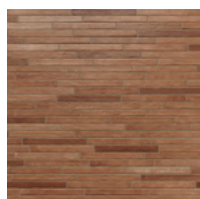

NOLITA

LOOK
BRICK

CENTURA
WALL AND FLOOR COVERINGS

centura.ca

mud - matte

white - matte

sand - matte

pearl - matte

multicolor - matte

silver - matte

cotto - matte

smoke - matte

brown - matte

charcoal - matte

*The shade may vary according to production runs. Check batches before installation.

Rectified Glazed Porcelain

sand

multicolor

cotto

brown

white

mud

pearl

silver