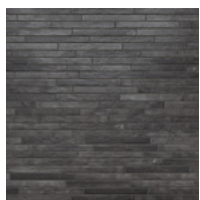

NOLITA

LOOK
BRICK

CENTURA
WALL AND FLOOR COVERINGS

centura.ca

mud - matte

white - matte

sand - matte

pearl - matte

multicolor - matte

silver - matte

cotto - matte

smoke - matte

brown - matte

charcoal - matte

*The shade may vary according to production runs. Check batches before installation.

Rectified Glazed Porcelain

sand

multicolor

cotto

brown

white

mud

pearl

silver

smoke

charcoal

Colours to order

sunset

napa

Colour cotto

Colour smoke