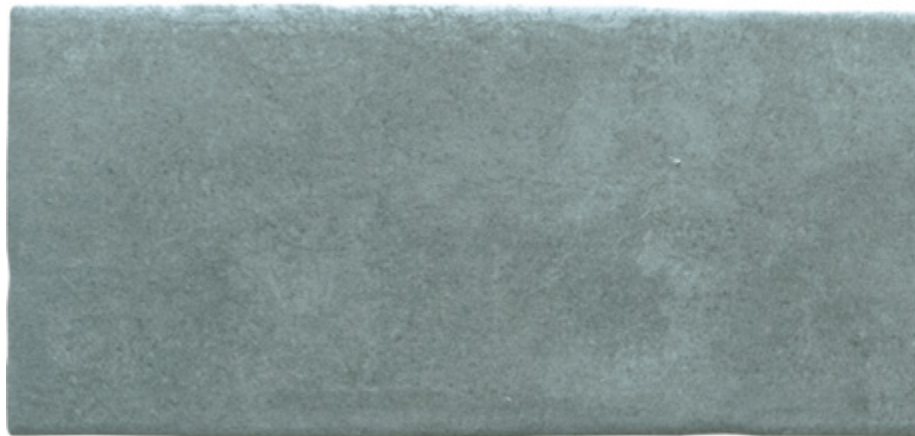

# ARGILE

centura.ca

LOOK  
PLAIN

**CENTURA**  
WALL AND FLOOR COVERINGS

cotto - matte

glacier - matte

ice - matte

sky - matte

dark - matte

siena - matte

cacao - matte

khaki - matte

concrete - matte

\*The shade may vary according to production runs. Check batches before installation.

## Glazed Porcelain

Look and feel: plain  
Installation: floor, wall  
Usage: residential, commercial  
Made in Spain