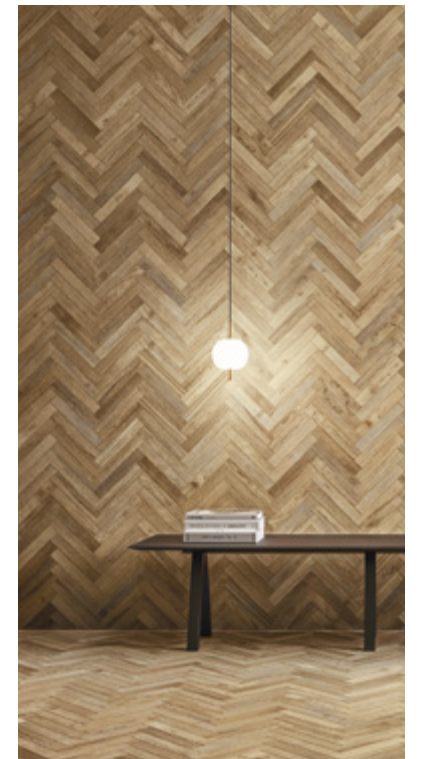

CORTINA

centura.ca

LOOK
WOOD

CONTAINS
of the
RECYCLED
MATERIAL

CENTURA
WALL AND FLOOR COVERINGS

honey esagono
- matte

Mosaics
Herringbone

almond - matte

natural - matte

honey - matte

tobacco - matte

*The shade may vary according to production runs. Check batches before installation.

centura.ca

Rectified porcelain

Look and feel : wood
Installation : floor, wall
Usage : residential, commercial
Made in Italy

colour honey

colour natural