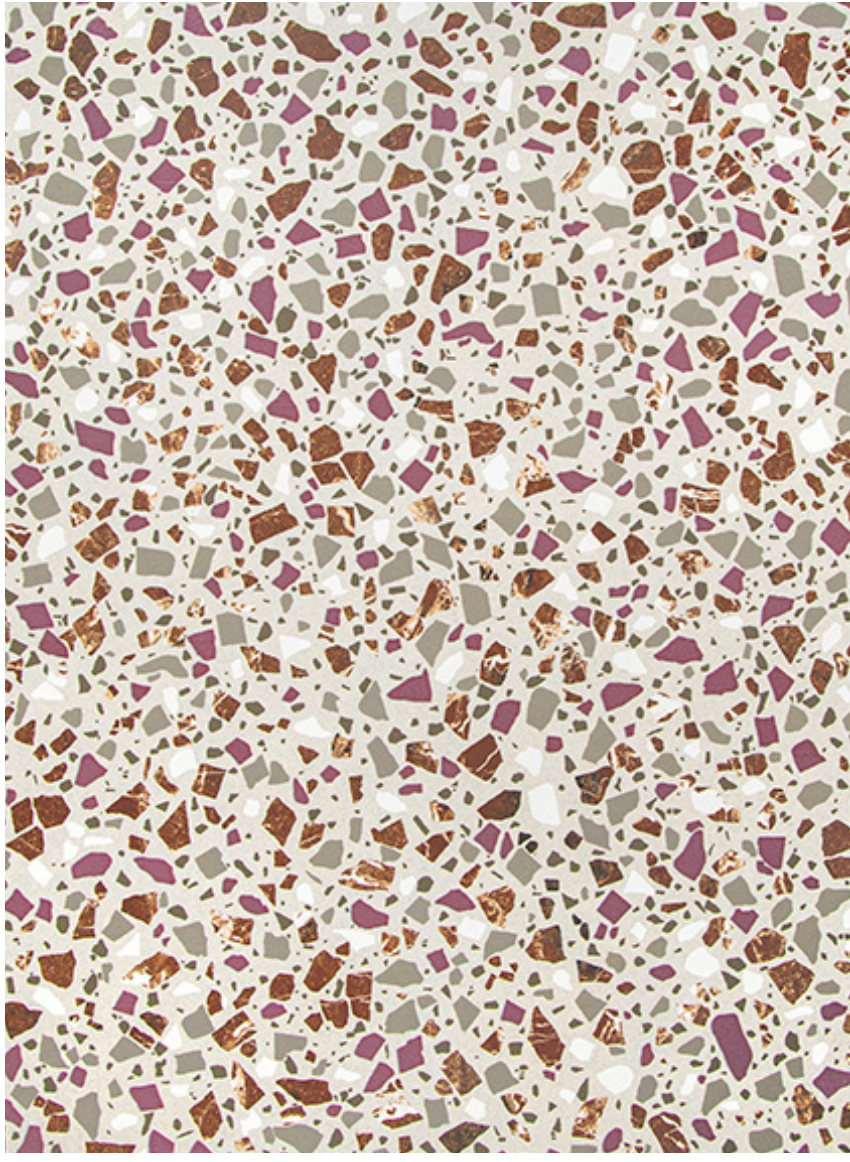

# DESIGN POSITIVE / D LASH

centura.ca

LOOK  
PLAIN  
TERRAZZO

**CENTURA**  
WALL AND FLOOR COVERINGS

deep pink - matte

nordic sand - matte

blanc 0 - matte

blanc brillant - glossy

## Other colours in stock

D Lash

Design Positive

mountain lake

saffron terracotta

classic shades

mineral blue

gris galet 03   gris 03   gris zingué 01   noir 0   curcuma 18