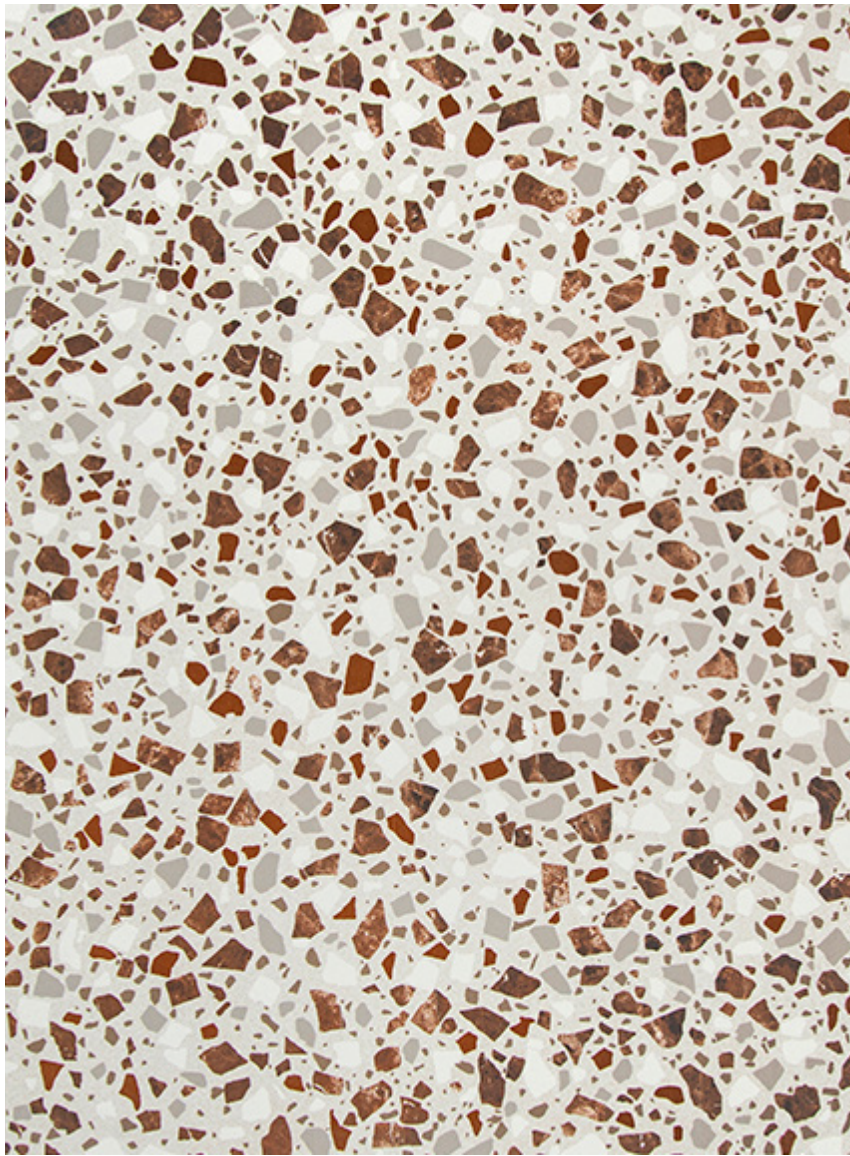

# DESIGN POSITIVE / D LASH

centura.ca

LOOK  
PLAIN  
TERRAZZO

**CENTURA**  
WALL AND FLOOR COVERINGS

deep pink - matte

nordic sand - matte

blanc 0 - matte

blanc brillant - glossy