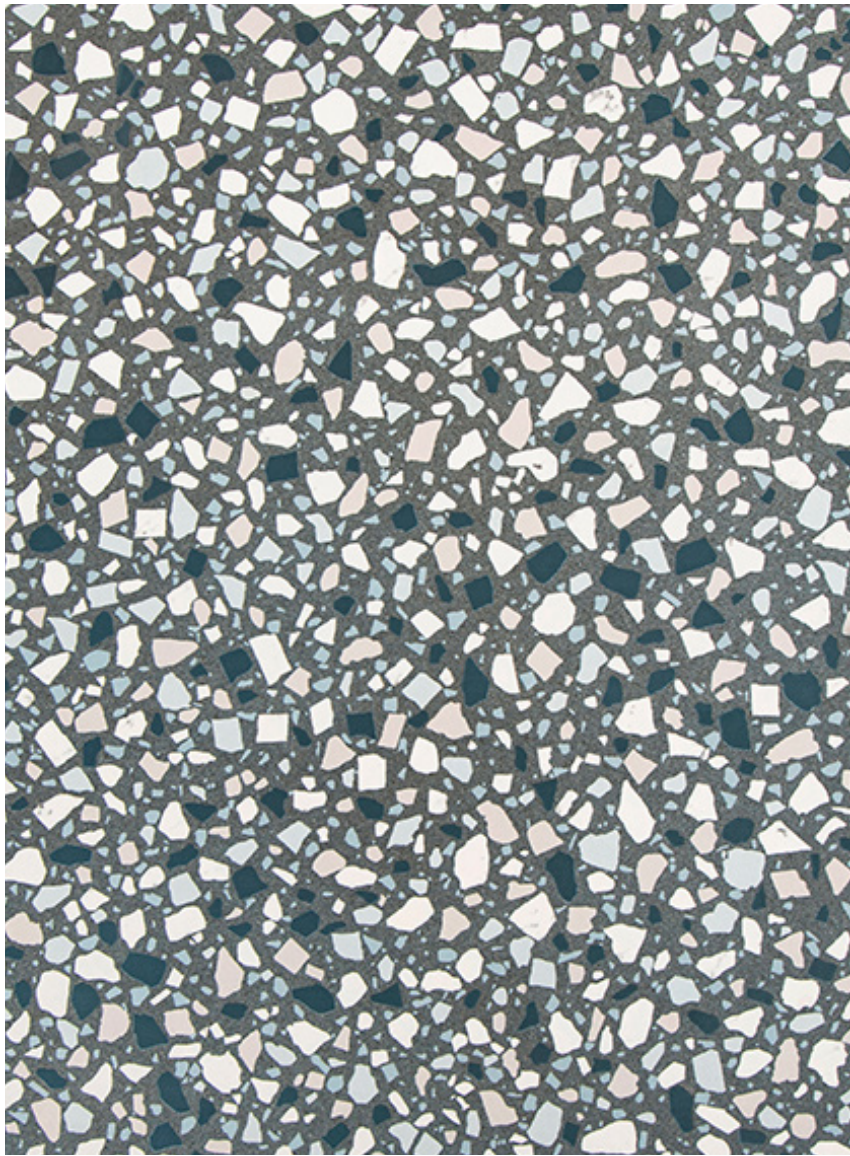

DESIGN POSITIVE /
D LASH

centura.ca

LOOK
PLAIN
TERRAZZO

CENTURA
WALL AND FLOOR COVERINGS

classic shades - matte

mineral blue - matte

blanc 0 - matte

blanc brillant - glossy

taupe 6 - matte

lavender 23 - matte

bleu 01 - matte

gris galet 05 - matte

bleu baltique 03 - matte

cloudy 1 - matte

lagoon 17 - matte

gris 03 - matte

cool grey 02 - matte

emerald 16 - matte

gris galet 03 - matte

bleu atoll 05 - matte

*The shade may vary according to production runs. Check batches before installation.

DESIGN POSITIVE / D LASH

centura.ca

CENTURA
WALL AND FLOOR COVERINGS

24" x 24"
60 cm x 60 cm
thickness 9 mm
matte finish

Sizes and colours to order

24" x 24"
60 cm x 60 cm
thickness 9 mm
decors

12" x 12"
30 cm x 30 cm
thickness 9 mm
matte finish & decors

Main technical specifications