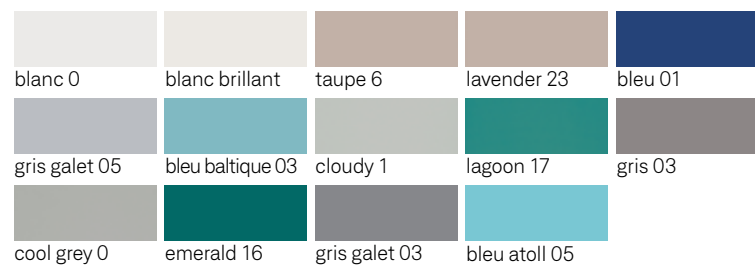

taupe 6 - matte

lavender 23 - matte

bleu 01 - matte

gris galet 05 - matte

bleu baltique 03 - matte

cloudy 1 - matte

lagoon 17 - matte

gris 03 - matte

cool grey 02 - matte

emerald 16 - matte

gris galet 03 - matte

bleu atoll 05 - matte

*The shade may vary according to production runs. Check batches before installation.

DESIGN POSITIVE / D LASH

centura.ca

CENTURA
WALL AND FLOOR COVERINGS

24" x 24"
60 cm x 60 cm
thickness 9 mm
matte finish

Sizes and colours to order

24" x 24"
60 cm x 60 cm
thickness 9 mm
decors

12" x 12"
30 cm x 30 cm
thickness 9 mm
matte finish & decors

Main technical specifications

| Test | Standard | Results |
|--|----------|------------|
| Shades variation <i>Design positive</i> | — | V1 Uniform |

Colours on panel

D Lash

Design Positive

Other colours in stock

D Lash

Design Positive

Ask your Centura representative about our installation warranties.