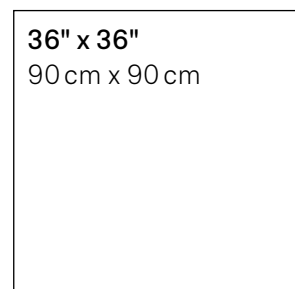

## Stock sizes

**24" x 24"**  
60 cm x 60 cm  
thickness 9,5 mm  
matte finish

**12" x 24"**  
30 cm x 60 cm  
thickness 9,5 mm  
matte finish

## Sizes and colours to order

**7,7" x 8,9"**  
19,8 cm x 22,8 cm

colours graphite, pearl

colour white