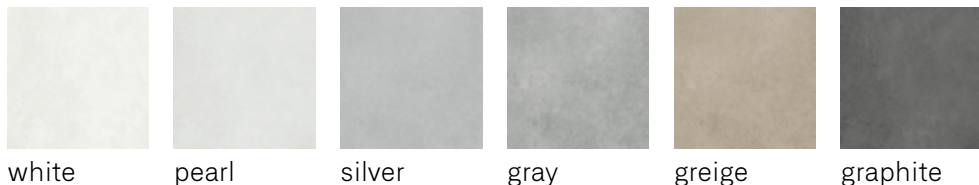

Main technical specifications

Test	Standard	Results
Frost resistance	ISO 10545-12	Resistant
Slip resistance	DIN 51130 DCOF	R10 >0,42
Shades variation	—	V2 Slight