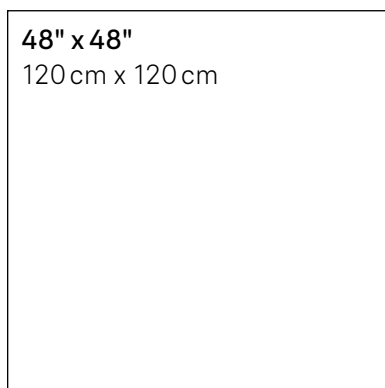

## Stock sizes

**24" x 24"**  
60 cm x 60 cm  
thickness 9,5 mm  
matte finish

**12" x 24"**  
30 cm x 60 cm  
thickness 9,5 mm  
matte finish

## Sizes and colours to order

**7,7" x 8,9"**  
19,8 cm x 22,8 cm

colours graphite, pearl

colour white