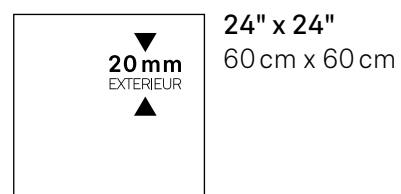

## Stock sizes

**24" x 24"**  
60 cm x 60 cm  
thickness 9,5 mm  
matte finish

**12" x 24"**  
30 cm x 60 cm  
thickness 9,5 mm  
matte finish

## Sizes and colours to order

**7,7" x 8,9"**  
19,8 cm x 22,8 cm

colours graphite, pearl

colour white