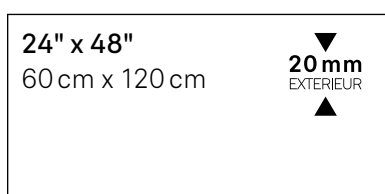

## Stock sizes

**24" x 24"**  
60 cm x 60 cm  
thickness 9,5 mm  
matte finish

**12" x 24"**  
30 cm x 60 cm  
thickness 9,5 mm  
matte finish

## Sizes and colours to order

**7,7" x 8,9"**  
19,8 cm x 22,8 cm

colours graphite, pearl

colour white