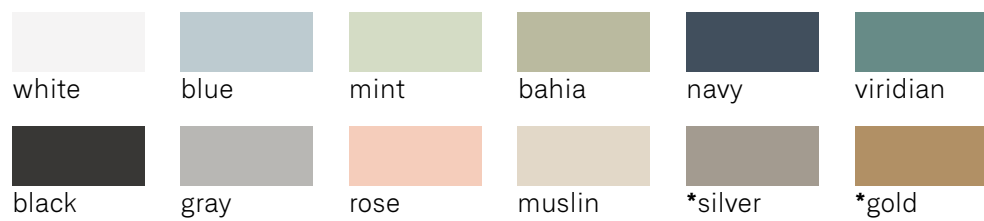

LANSE

LOOK  
PLAIN  
METAL

**CENTURA**  
WALL AND FLOOR COVERINGS

centura.ca

white - matte

blue - matte

mint - matte

bahia - matte

navy - matte

viridian - matte

black - matte

gray - matte

\*silver - metal

rose - matte

muslin - matte

\*gold - metal

### Main technical specifications

Test	Standard	Results
Shades variation	—	V2 Slight

**\*Caution: Silver and gold colors cannot be installed in wet locations.  
Clean with a damp cloth only, do not use abrasive cleaners.**

Ask your Centura representative about our installation warranties.

colour bahia

colour navy

colours white & black